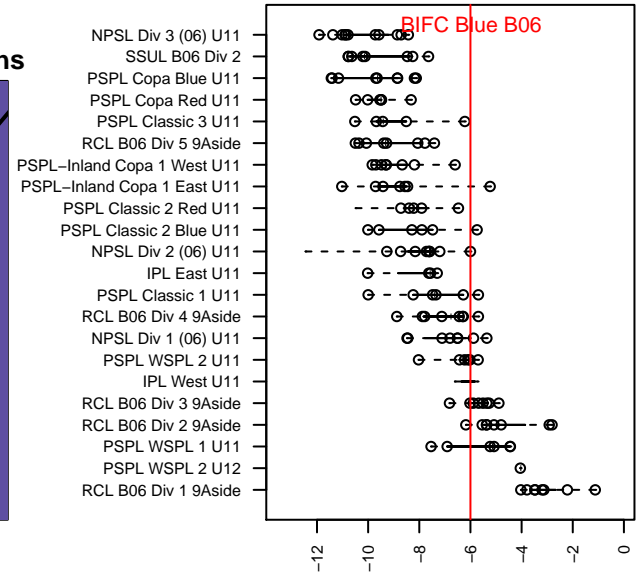

**attack and defense rating
relative to others at age
and all opponents in last 13 months**