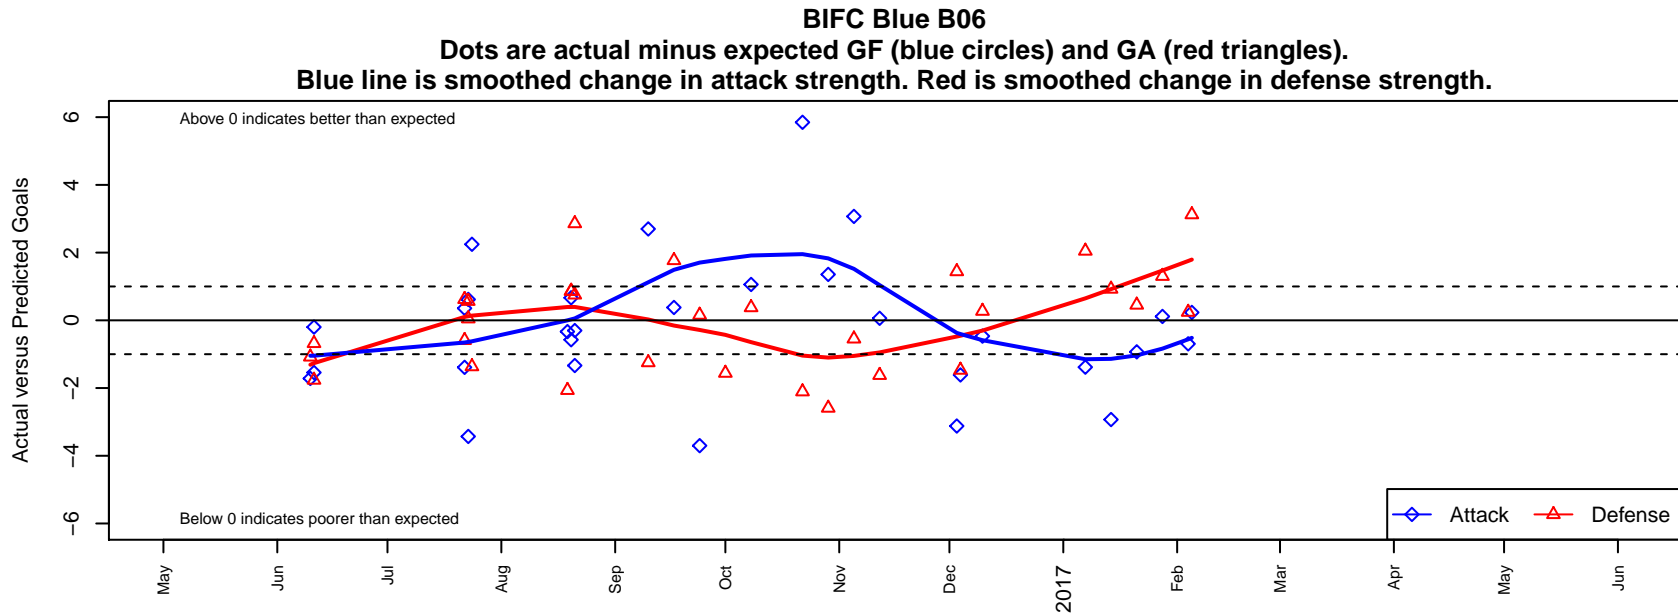

**attack and defense variance (black dot)
relative to other teams
and top 10 in region**

**attack and defense rating
relative to others at age
and all opponents in last 13 months**

BIFC Blue B06

Bainbridge Island FC
Bainbridge Island, WA
B06 total strength=691
attack=0.95 defense=0.5
fall league = NPSL Div 2 (06) U11

alt names used:
BIFC B06 Blue
Bainbridge Island FC Blue B06
Bainbridge Island FC Blue B06
Bainbridge Island FC Blue B06
Bainbridge Island FC Blue B06

Venues played:
2016 Starfire Spring Classic BU11 Gold
2016 Crossfire Select U11 Silver
2016 Island Cup BU11 Gold
2016 NPSL Division 2 (06) U11
2016 Founders Cup B06 Div A