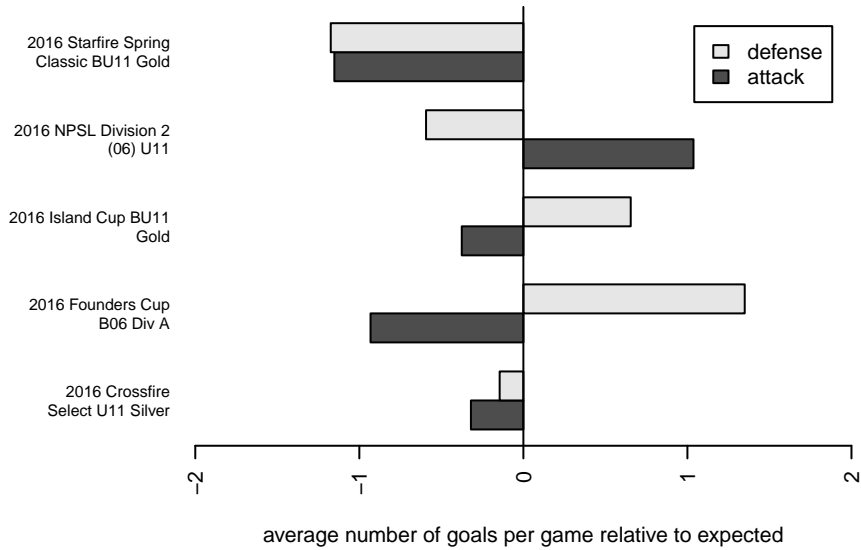

Performance relative to 13 month average